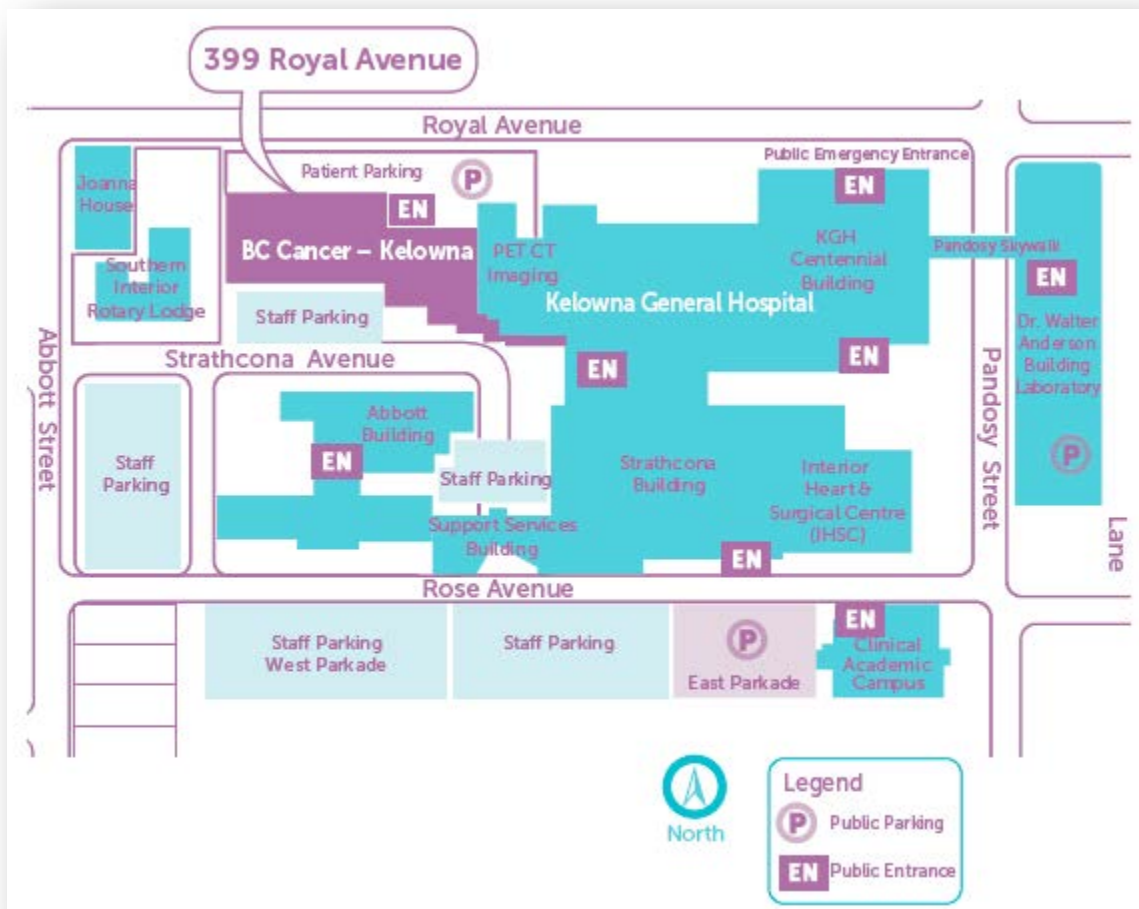

PET/CT Functional Imaging Parking (Kelowna, Vancouver, and Victoria)

BC Cancer – Kelowna

399 Royal Avenue, Kelowna BC, V1Y 5L3

PET Reception: 250-861-6456

Toll-free: 1-888-563-7773

Note: PET/CT scans at BC Cancer – Kelowna are done Mon-Fri.

BC Cancer – Vancouver600 West 10th Avenue, Vancouver BC, V5Z 4E6

PET Reception: 604-707-5951

Toll-free: 1-800-663-3333 ext.5951

Note: PET/CT scans at BC Cancer – Vancouver are done Mon-Sat. The doors from the parkade into the building are open Mon-Sat 06:30-17:30. If you arrive outside these hours, please walk around to the main entrance on 600 – W10th Ave to enter the building.

BC Cancer – Victoria

2410 Lee Avenue, Victoria BC V8R 6V5

PET Reception: 250-519-5754

Toll-free: 1-800-670-3322

Note: PET/CT scans at BC Cancer – Victoria are done Mon-Fri.