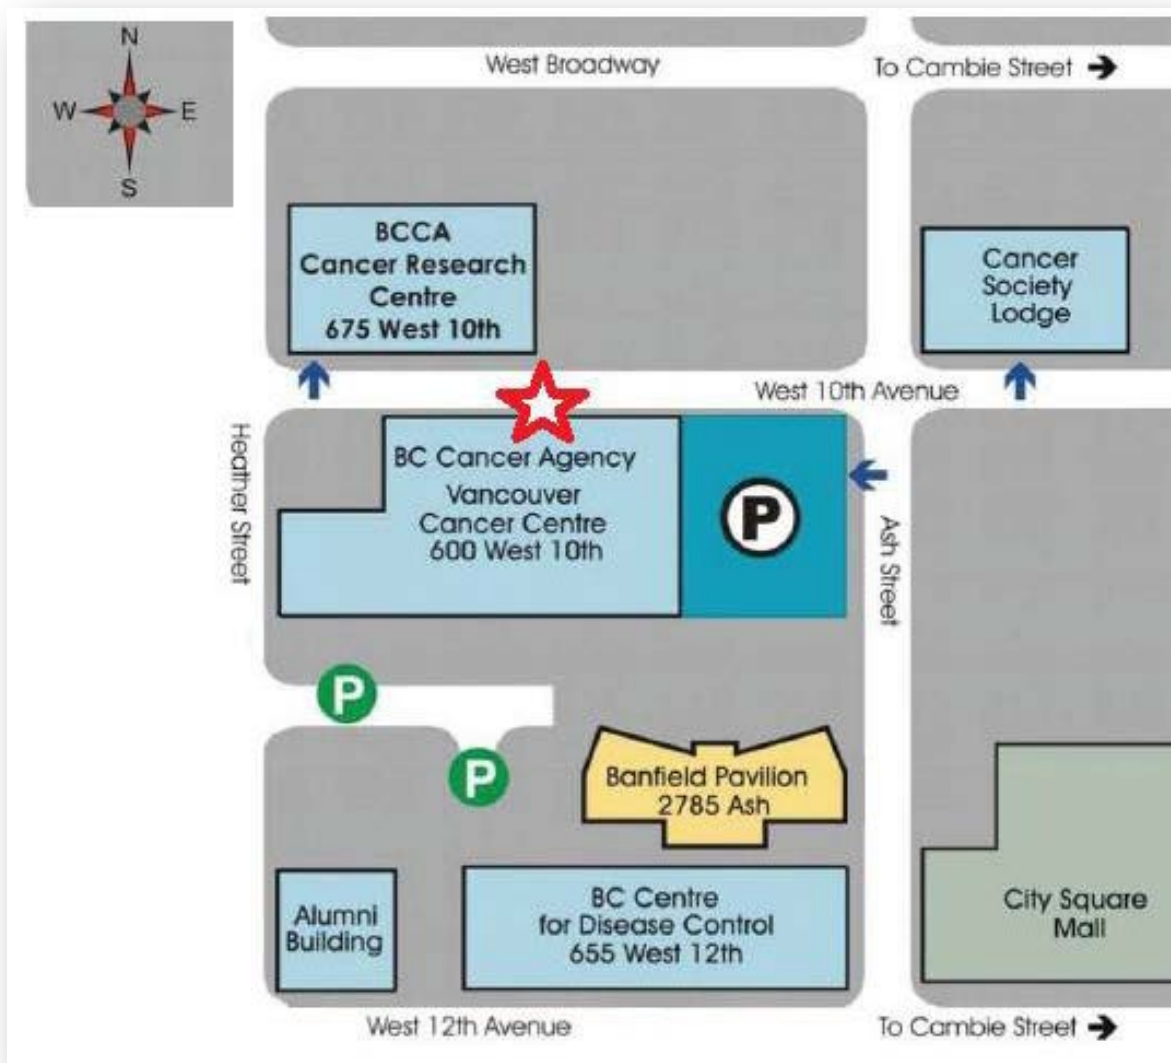

PET/CT Functional Imaging Parking (Kelowna, Vancouver, and Victoria)

BC Cancer – Kelowna

399 Royal Avenue, Kelowna BC, V1Y 5L3

PET Reception: 250-861-6456

Toll-free: 1-888-563-7773

Note: PET/CT scans at BC Cancer – Kelowna are done Mon-Fri.

BC Cancer – Vancouver600 West 10th Avenue, Vancouver BC, V5Z 4E6

PET Reception: 604-707-5951

Toll-free: 1-800-663-3333 ext.5951

Note: PET/CT scans at BC Cancer – Vancouver are done Mon-Sat. The doors from the parkade into the building are open Mon-Sat 06:30-17:30. If you arrive outside these hours, please walk around to the main entrance on 600 – W10th Ave to enter the building.

BC Cancer – Victoria

2410 Lee Avenue, Victoria BC V8R 6V5

PET Reception: 250-519-5754

Toll-free: 1-800-670-3322

Note: PET/CT scans at BC Cancer – Victoria are done Mon-Fri.