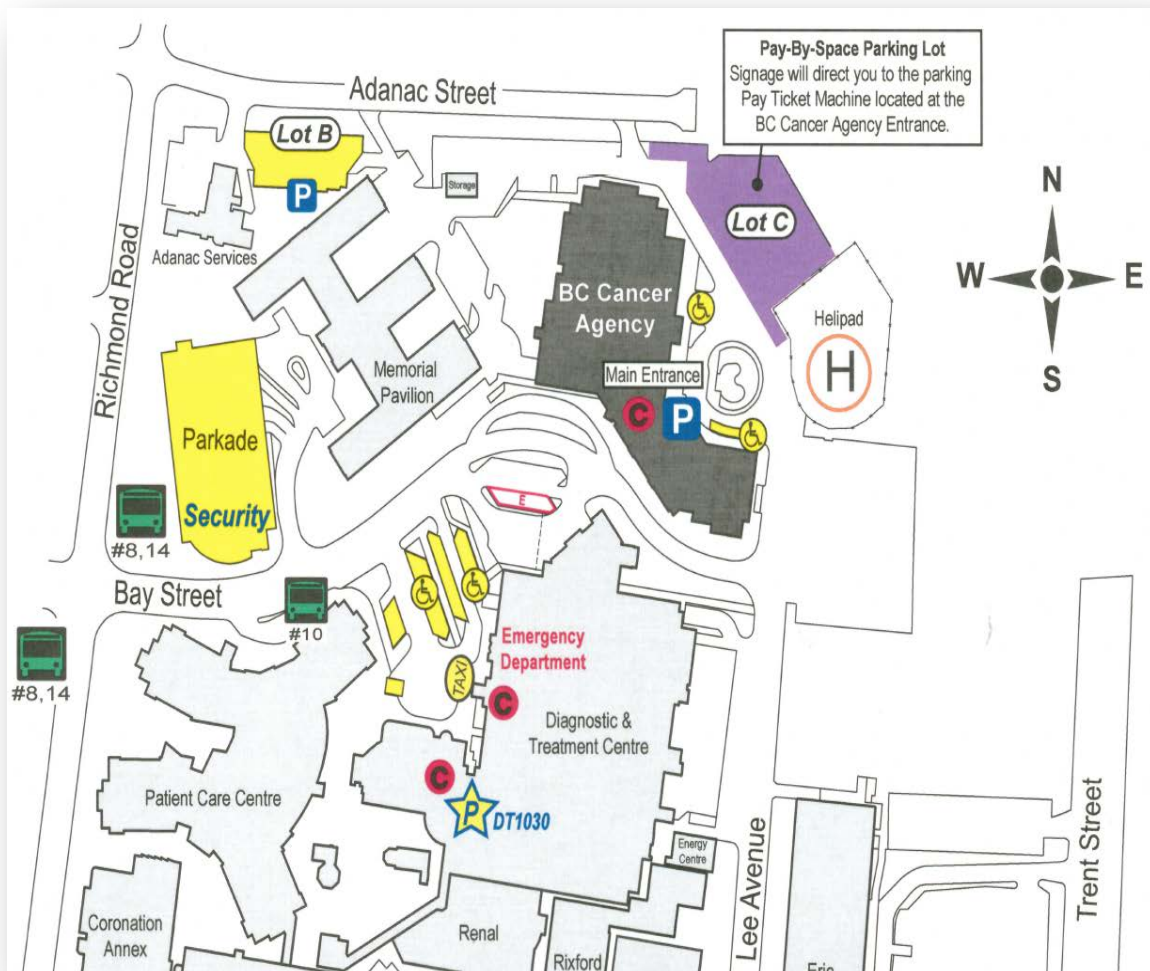

BC Cancer – Victoria

2410 Lee Avenue, Victoria BC V8R 6V5

PET Reception: 250-519-5754

Toll-free: 1-800-670-3322

Note: PET/CT scans at BC Cancer – Victoria are done Mon-Fri.