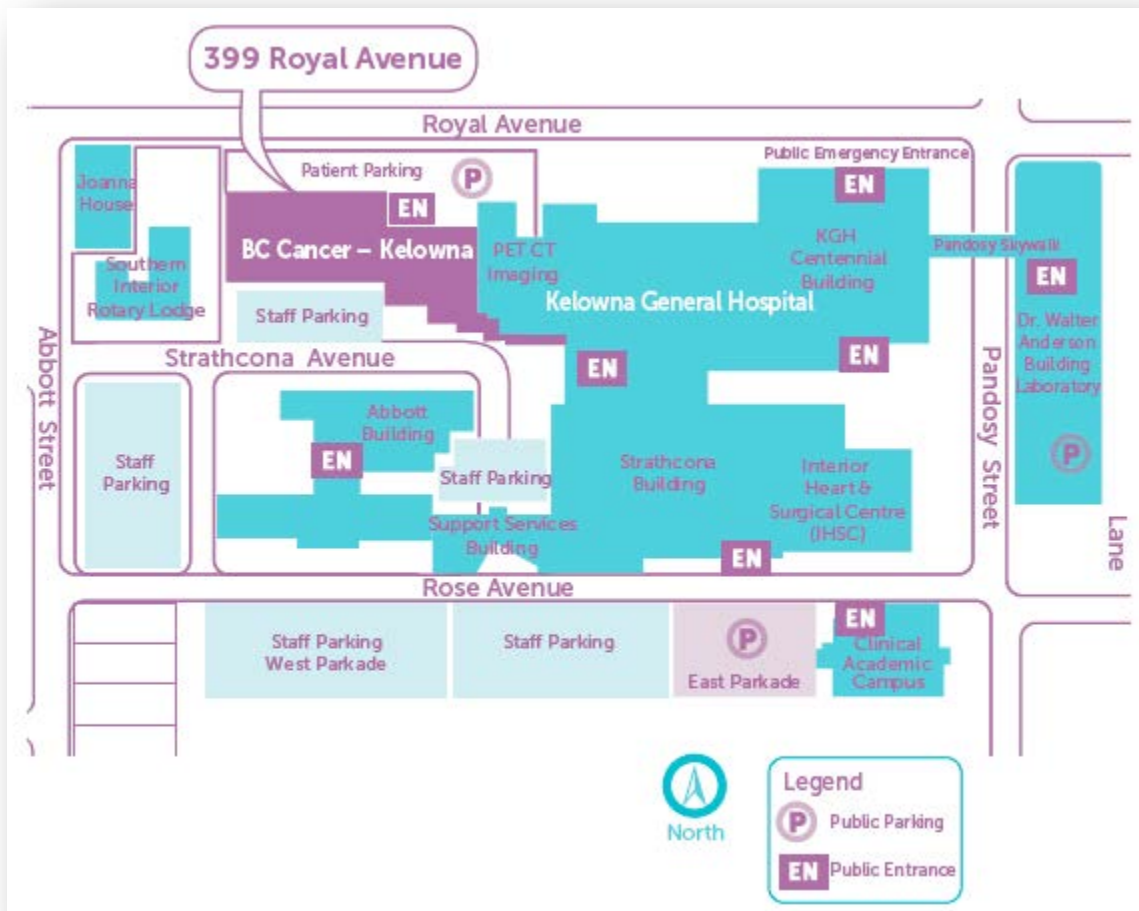

## PET/CT Functional Imaging Parking - Kelowna

### BC Cancer – Kelowna

399 Royal Avenue, Kelowna BC, V1Y 5L3

PET Reception: 250-861-6456

Toll-free: 1-888-563-7773

**Note:** PET/CT scans at BC Cancer – Kelowna are done Mon-Fri.