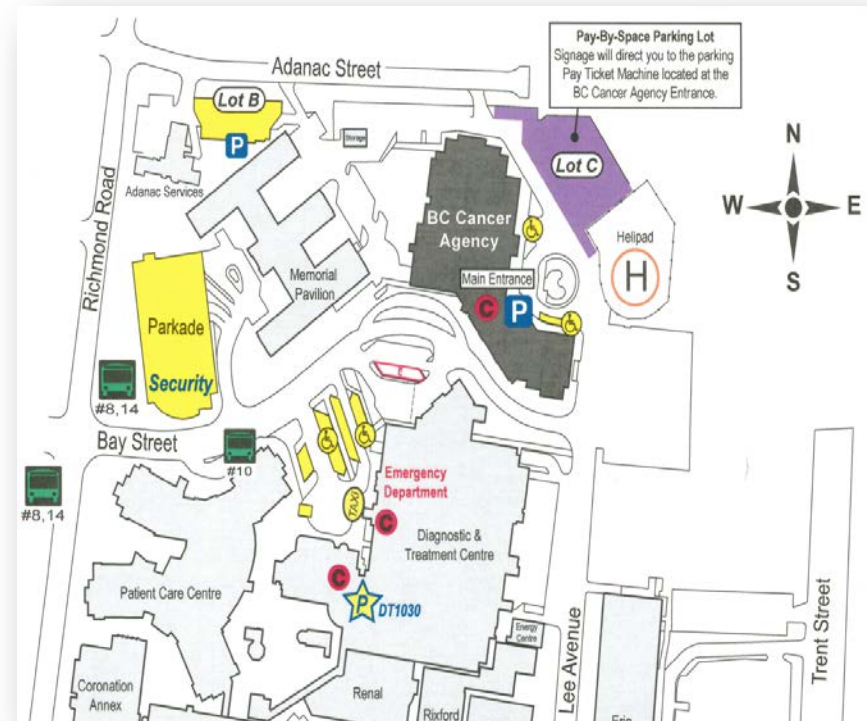

PET/CT Functional Imaging - Parking

BC Cancer - Vancouver

600 West 10th Ave, Vancouver BC, V5Z 4E6

PET Reception: 604-707-5951

Toll-free: 1-800-663-3333 ext.5951

BC Cancer - Victoria

2410 Lee Avenue, Victoria BC, V8R 6V5

PET Reception: 250-519-5754

Toll-free: 1-800-670-3322

Note: PET/CT scans at BC Cancer – Vancouver are done Mon-Sat. On Saturdays, the doors from the parkade into the building are locked. Please walk around to the main entrance on 600-W10th Ave to enter the building.

Note: PET/CT scans at BC Cancer – Victoria are done Mon-Fri.