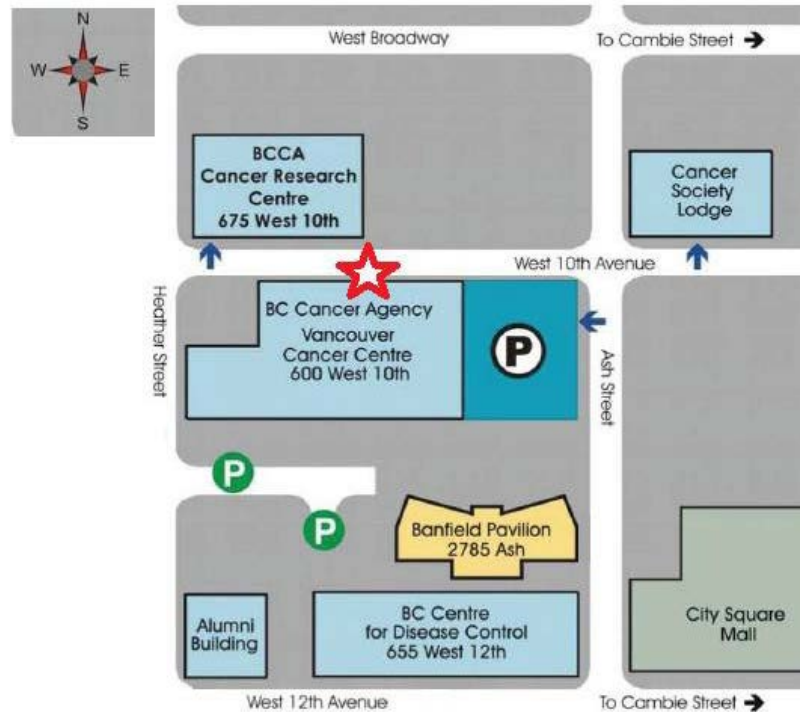

PET/CT Functional Imaging - Parking

BC Cancer - Vancouver

600 West 10th Ave, Vancouver BC, V5Z 4E6

PET Reception: 604-707-5951

Toll-free: 1-800-663-3333 ext.5951

BC Cancer - Victoria

2410 Lee Avenue, Victoria BC, V8R 6V5

PET Reception: 250-519-5754

Toll-free: 1-800-670-3322

Note: PET/CT scans at BC Cancer – Vancouver are done Mon-Sat. On Saturdays, the doors from the parkade into the building are locked. Please walk around to the main entrance on 600-W10th Ave to enter the building.

Note: PET/CT scans at BC Cancer – Victoria are done Mon-Fri.